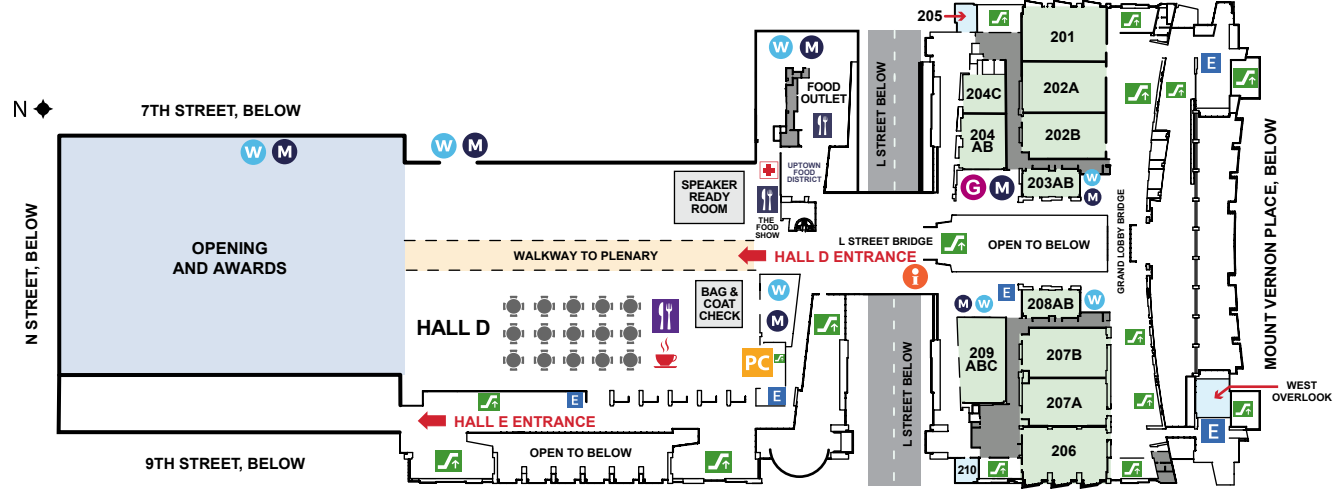

CONVENTION CENTER FLOOR PLANS

WASHINGTON, D.C.

Legend

Women's Bathroom	First Aid	Food/Concessions
Men's Bathroom	ASHA Info	Coffee
Gender Neutral Bathroom	Elevator	Education Sessions
Personal Consideration Room	Escalator/Stairs	Administration Rooms

LEVEL TWO

STREET LEVEL ONE

LEVEL THREE

CONCOURSE LEVEL C (BELOW GROUND)