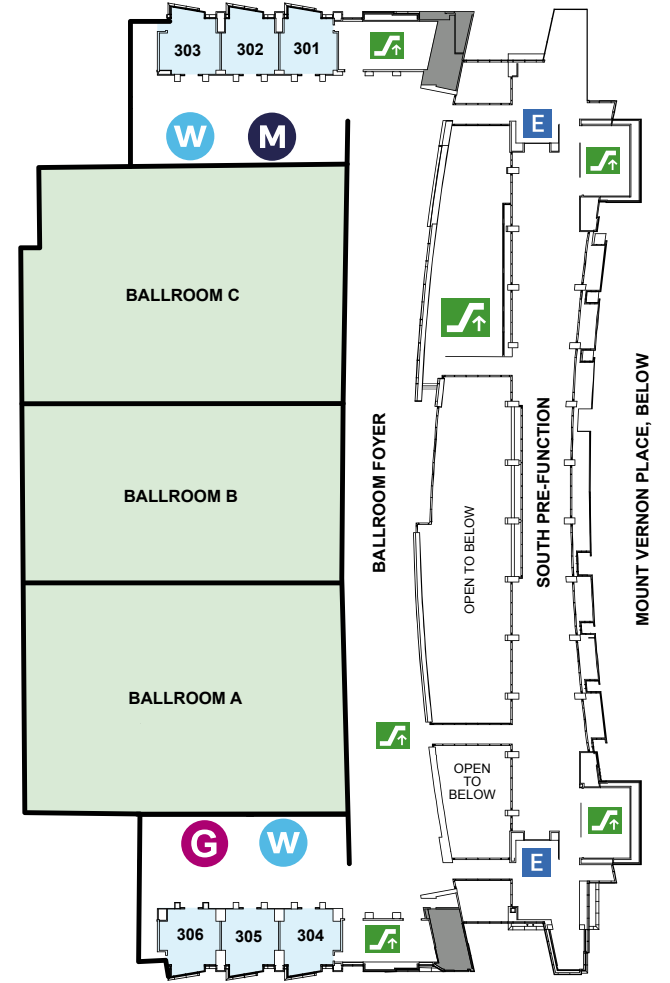

CONVENTION CENTER FLOOR PLANS

WASHINGTON, D.C.

Legend

Women's Bathroom	First Aid	Food/Concessions
Men's Bathroom	ASHA Info	Coffee
Gender Neutral Bathroom	Elevator	Education Sessions
Personal Consideration Room	Escalator/Stairs	Administration Rooms

LEVEL TWO

STREET LEVEL ONE

LEVEL THREE

CONCOURSE LEVEL C (BELOW GROUND)