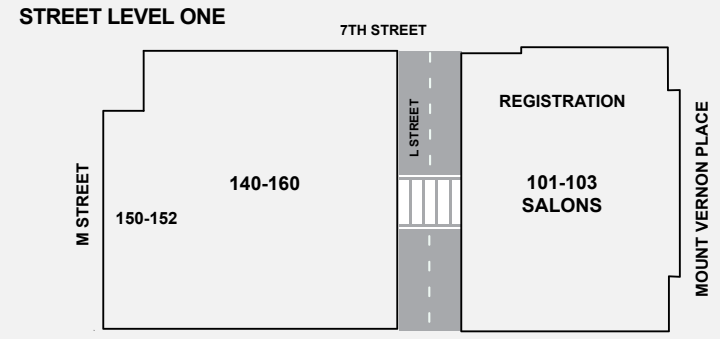

CONVENTION CENTER FLOOR PLANS

WASHINGTON, D.C.

Legend

Women's Bathroom	First Aid	Food/Concessions
Men's Bathroom	ASHA Info	Coffee
Gender Neutral Bathroom	Elevator	Education Sessions
Personal Consideration Room	Escalator/Stairs	Administration Rooms

LEVEL TWO

STREET LEVEL ONE

LEVEL THREE

CONCOURSE LEVEL C (BELOW GROUND)